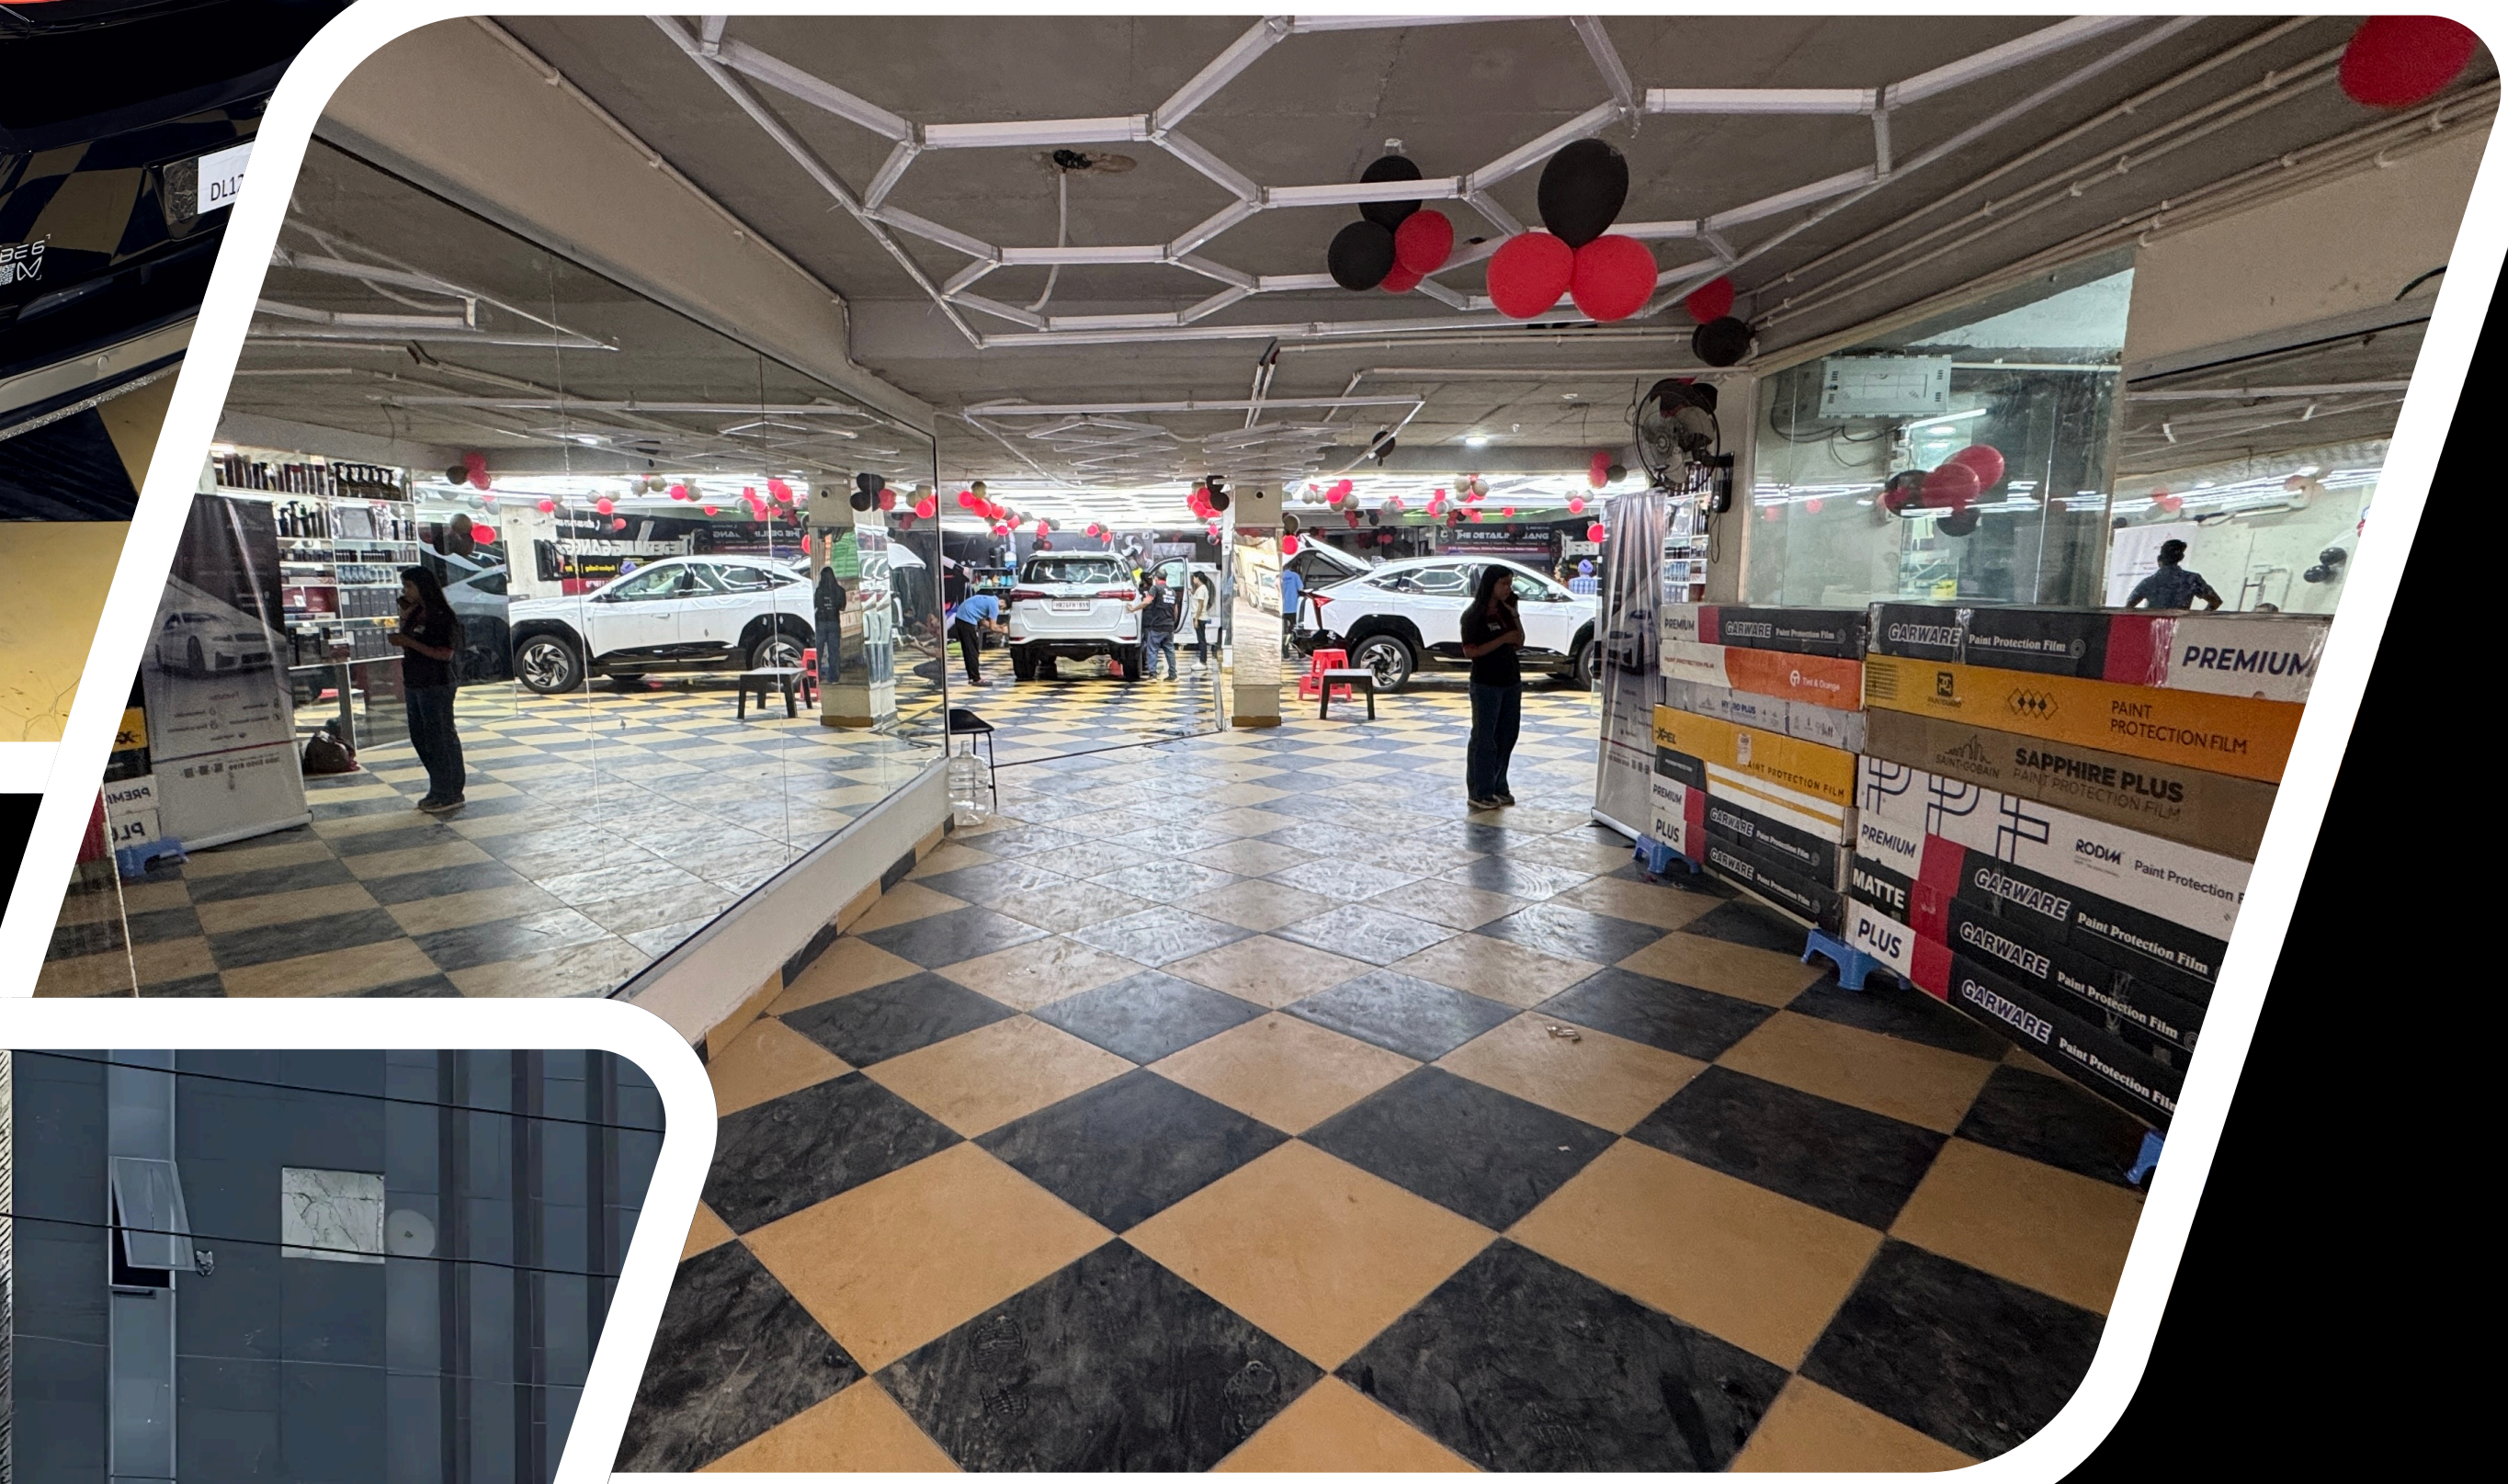

The Detailing Gang
Okhla-Delhi

8527227733

The Detailing Gang
Bengaluru

84318 07515

Ola Car Wash
South-Delhi

7311108111

Ola Car Wash
Bengaluru

89889 89992

Door2Door Car Wash
New Delhi

8851401212

Clean N Go
South Delhi

7982010584